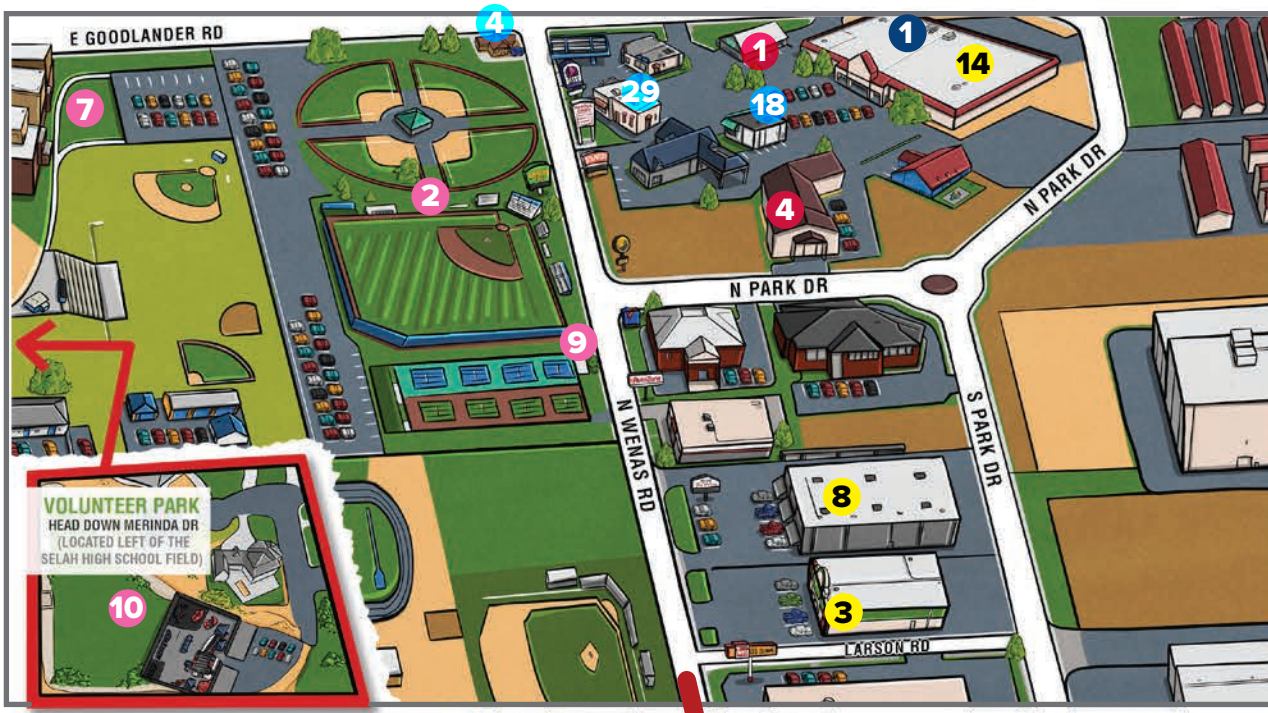

## Business Map 2025

[selahdowntown.org](http://selahdowntown.org)

**Cafés | Eateries | Restaurants**

1. 98942 Desserts
2. Anita's Restaurant
3. Burger Ranch
4. Canyon River Espresso & Eatery
5. Chinese Gourmet Garden
6. Coffee at Tiffany's
7. Crave Coffee
8. Domino's Pizza
9. El Caporal Mexican Restaurant
10. King's Row Drive-In
11. King's Scoop Ice Cream (seasonal)
12. Light Delight & Double Trouble
13. Longmire's T&T Lounge
14. Magic's Pizza Shack
15. Manhattan Station Espresso
16. McDonald's
17. My Little Restaurant
18. New York Teriyaki
19. Papa Murphy's
20. Pizza Hut
21. Rider Cellars Tasting Room
22. Rise and Grind Coffee
23. Selah Mining Company
24. Selah Springs Brewery
25. Starbucks
26. Subway
27. Sundance Espresso
28. Sweet Paradise
29. Taco Bell
30. Tailgaters Bar & Grill
31. Taqueria Los Primos
32. Teppanyaki Box Japanese Restaurant
33. The Outskirts
34. The Spice
35. Toro Taco

**Entertainment**

1. Bruce Buchanan Memorial Aquatic Center
2. Carlon Park
3. Elks Lodge
4. Pastime Burgers, Brews & Spirits
5. River Ridge Golf Course & Restaurant
6. Selah Civic Center
7. Selah High School
8. Selah Library
9. Skate Park
10. Volunteer Park (accessible, inclusive playground)
11. Wenas Creek Night Club
12. Wixson Park

**Grocery**

1. Grocery Outlet
2. Wray's Marketfresh IGA

**Shop**

1. ABBe's Floral & Gifts
2. Aftermarket
3. Dollar Tree
4. Gimme Guns
5. Goodwill
6. Green Gardens (seasonal)
7. Happily Painted
8. Helms True Value Hardware
9. Howard's Drug
10. Paul and Deb's Formal Menswear
11. Smoke City Glass and Vape
12. The Findry
13. The Vintage Shop
14. Tractor Supply
15. Trading Post Collectables
16. Tree Top Store & Visitor Center
17. Trinket Box Antiques